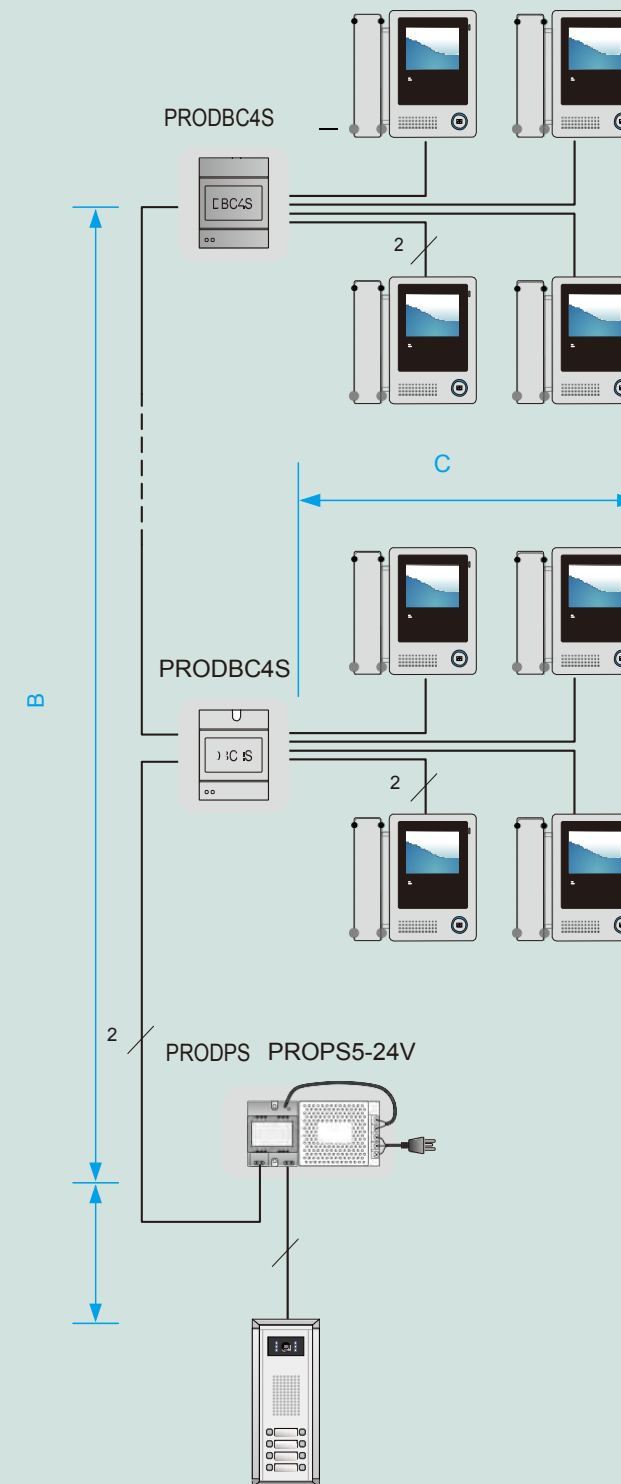

### Touch Operation

- Touch screen
- Touch sensor button
- Working status illuminator

### Slim design

- 125x225x28mm
- White or black housing
- Surface wall mounting

# 2 Wire System Application

## Connection Diagram