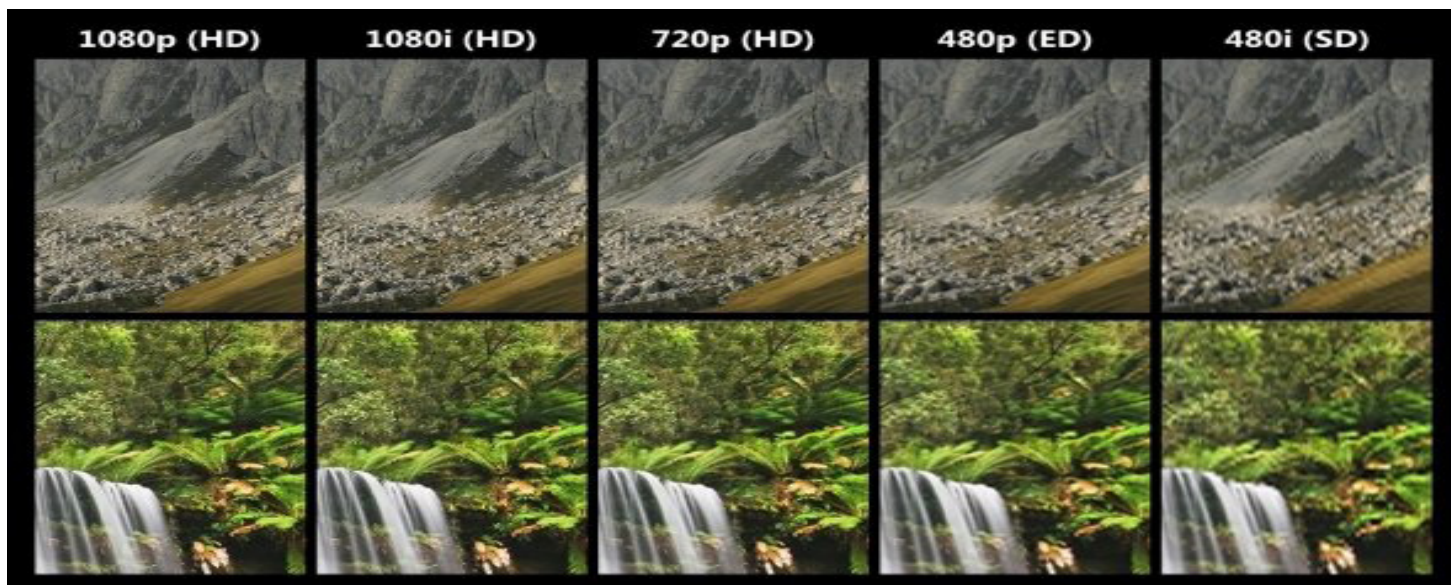

HD-SDI DOME CAMERAS

HD-SDI DOME CAMERA

HD-SDI CORNER DOME CAMERA

HD-SDI IR DOME CAMERA

Provision High Definition professional HD-SDI Vandal Camera range

High Definition 1080P video over existing coax cable provides incomparable performance in relation to Standard Definition (SD)

In a sealed vandal resistant waterproof housing the dome camera can be installed in any installation. Leading edge Provision Security HD-SDI technology allows you to upgrade conventional CCTV systems to full 1080p High Definition quickly and easily.

HD-SDI IR TUBE CAMERA

The Provision HD-SDI TUBE is ideal when crystal clear images are required. Housed in a weather resistant IP66 diecast aluminium construction, it is ideal for outdoor installations