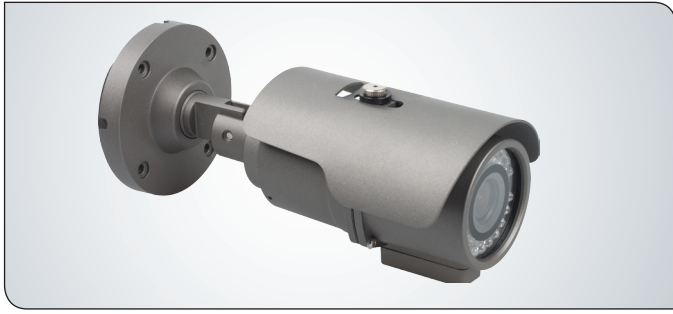

HD-SDI DOME CAMERAS

HD-SDI DOME CAMERA

HD-SDI CORNER DOME CAMERA

HD-SDI IR DOME CAMERA

Provision High Definition professional HD-SDI Vandal Camera range

High Definition 1080P video over existing coax cable provides incomparable performance in relation to Standard Definition (SD)

In a sealed vandal resistant waterproof housing the dome camera can be installed in any installation. Leading edge Provision Security HD-SDI technology allows you to upgrade conventional CCTV systems to full 1080p High Definition quickly and easily.

Specifications	HD-SDI DOME CAMERA	HD-SDI CORNER DOME	HD-SDI IR DOME
Part Code	950-003	950-001	950-005
Image Device	1/2.8" 2.2 Mega Pixel Progressive Scan CMOS		
Video Outputs	HD-SDI 1920 × 1080 / CVBS 720 x 576 / 25FPS		
Shutter	1/2 ~ 1/50,000 Sec		
Illumination	Colour 0.1 Lux@F1.2 / 0.002 Lux@F1.2 - BW 0.0005 Lux@F1.2		
AE Mode	Auto / Day / Night		
Back Light Compensation	On / Off		
White Balance	Auto / Manual		
Digital Noise Reduction	2D-DNR / 3D-DNR on/off / Edge Enhance on/off		
Wide Dynamic Range	On / Off		
HLC Highlight Control	On / Off		
Mirror	On / Off		
Privacy Masking	36 Zones		
OSD	RS485 On Screen Display Control		
Lens	Varifocal Day/Night Mega pixel 2.8mm~12mm		
Construction	Vandal Proof Poly Carbonate		
Power	12VDC / 24VAC 260mA		
Operating Temp / Humidity	0°C ~ +50°C / 80% Non Condensing		

HD-SDI IR TUBE CAMERA

The Provision HD-SDI TUBE is ideal when crystal clear images are required. Housed in a weather resistant IP66 diecast aluminium construction, it is ideal for outdoor installations